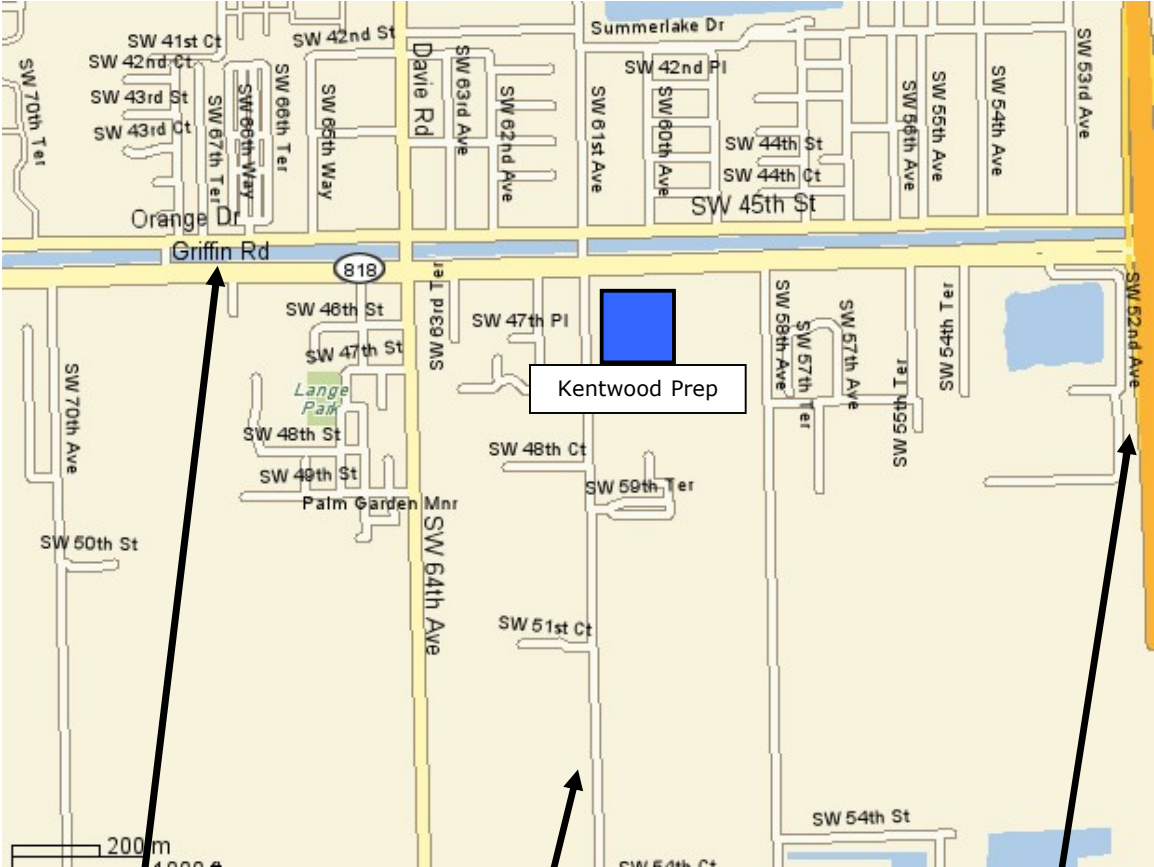

# Map to Kentwood Preparatory Fort Lauderdale

Griffin Road

61<sup>st</sup> Avenue

Florida Turnpike

Kentwood Prep is located ½ mile west of the Florida Turnpike.  
We're just south of Griffin on 61<sup>st</sup> Avenue.