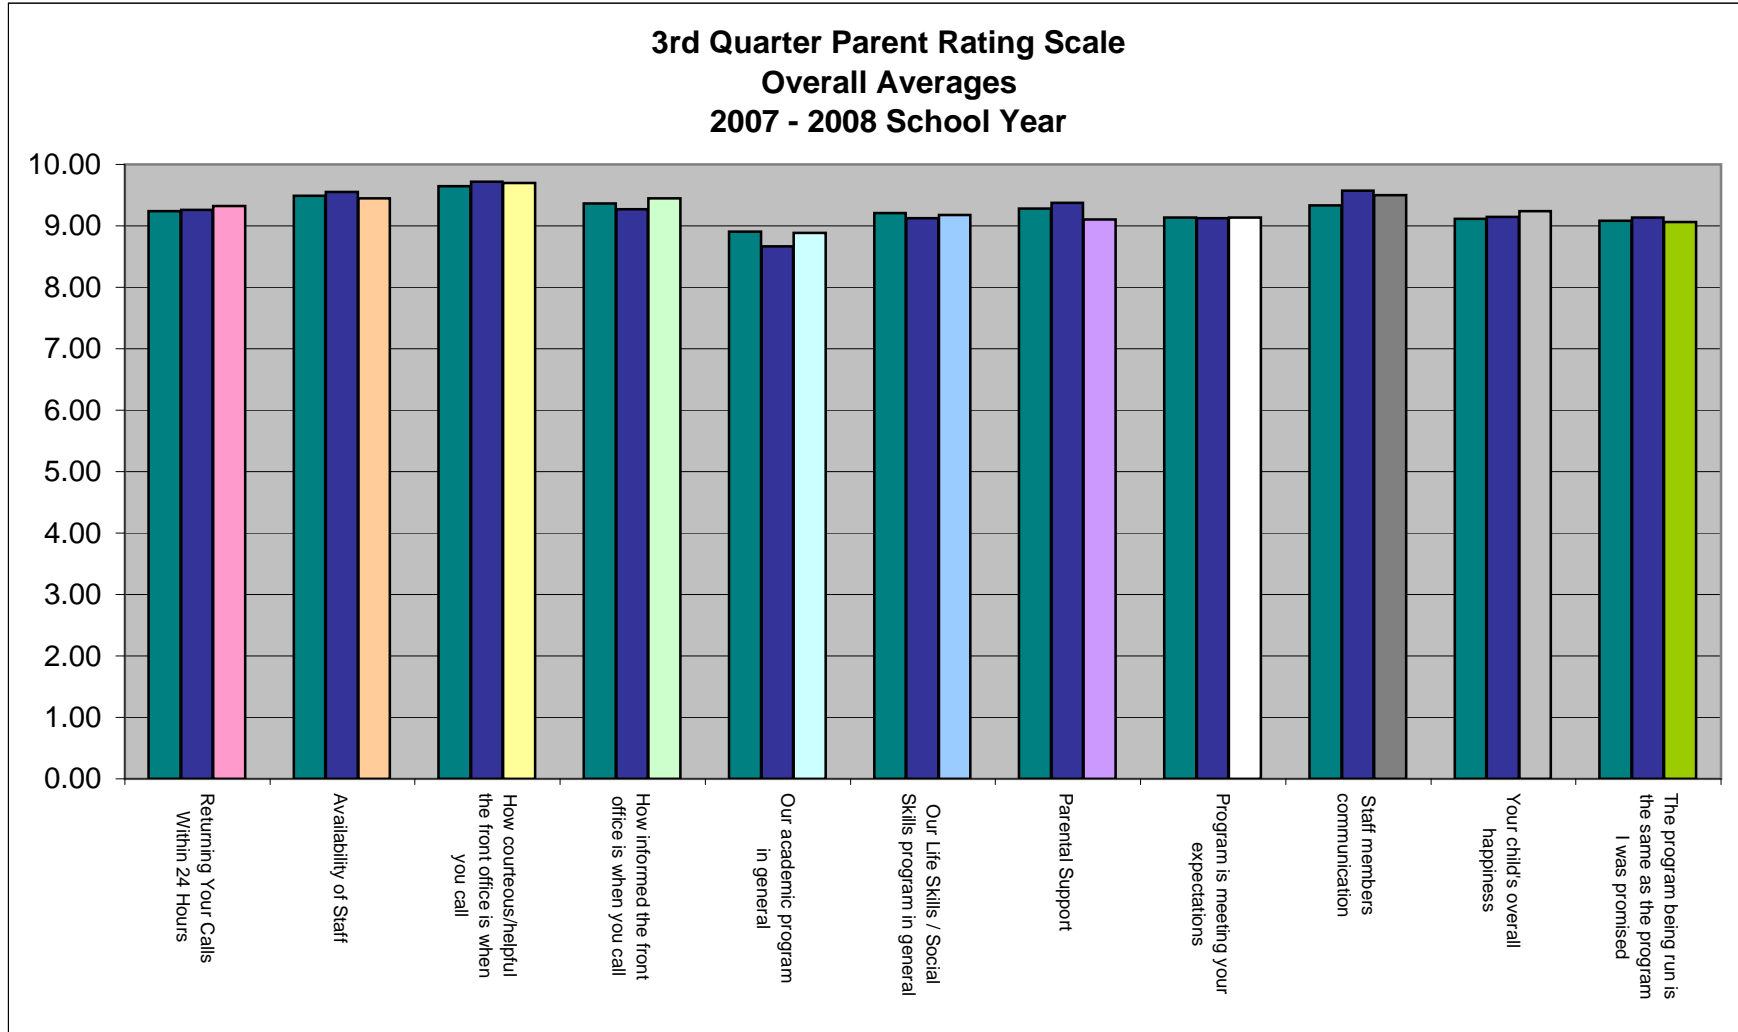

Kentwood Preparatory School > Parent Survey Results

9.32	9.45	9.70	9.45	8.88	9.18	9.10	9.13	9.50	9.24	9.06	1st Quarter Results
Comm 1	Comm 2	Comm 3	Comm 4	Comm 5	Comm 6	Comm 7	Comm 8	Comm 9	Comm 10	Comm 11	2nd Quarter Results

Room 01	Room 02	Room 03	Room 08	Room 10	Room 11	Room 12	Admin
9.46	9.64	9.45	9.00	9.49	8.63	9.12	9.36

1st Quarter Results
2nd Quarter Results

**3rd Quarter Parent Rating Scale
Overall Teacher Averages
2007 - 2008 School Year**